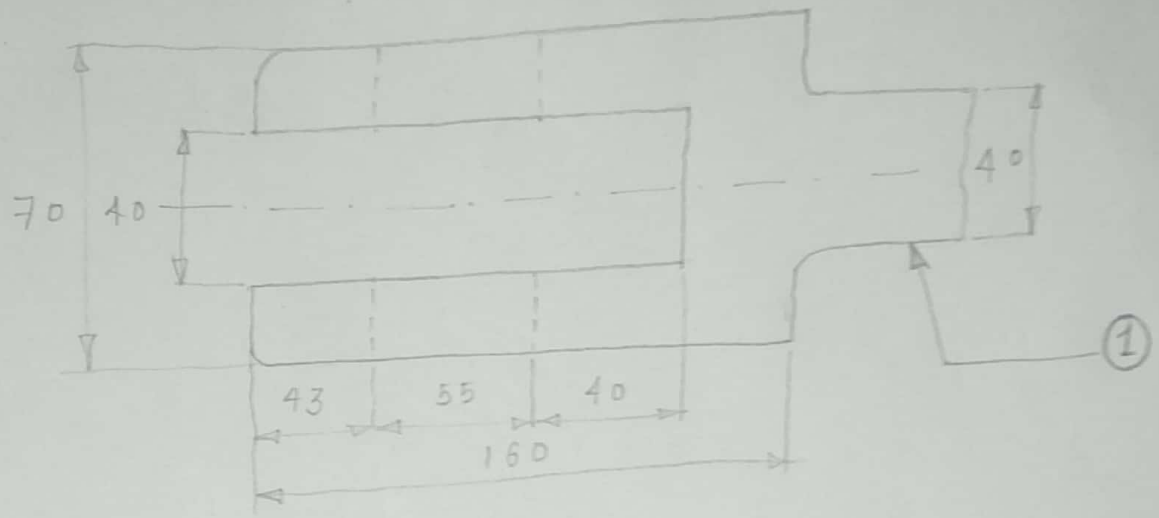

Ques:

Details of Gib and Cotter Joint

Shweta

(Shweta Negi)

Solution!

Step 1.

Step 2.

Step 3.

FRONT VIEW

SIDE VIEW

GIB AND COTTER JOINT (Assembly)

Shree

Ques:

Details of Knuckle Joint

Shank
(Shank Negi)

Step 1.

Step 1.

Step 2.

Step 3.

FRONT VIEW

TOP VIEW

Shubh
(Shubh Negi)

FRONT VIEW (FULL SECTION)

TOP VIEW

ASSEMBLY OF KNUKLE JOINT (IN I ANGLE)

NOTE - All dimensions are in mm.

Shukla