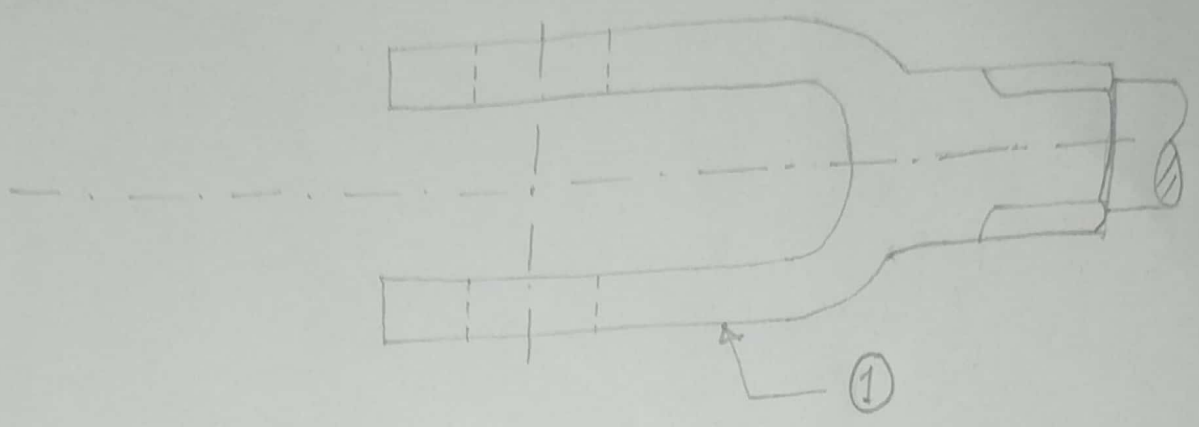

Ques:

Details of Gib and Cotter Joint

Shweta

(Shweta Negi)

Solution!

Step 1.

Step 2.

Step 3.

FRONT VIEW

SIDE VIEW

GIB AND COTTER JOINT (Assembly)

Shree

Ques:

Details of Knuckle Joint

Shank
(Shank Negi)

Step 1.

Step 1.

Step 2.

Step 3.

FRONT VIEW

TOP VIEW

Shubh
(Shubh Negi)

FRONT VIEW (FULL SECTION)

TOP VIEW

ASSEMBLY OF KNUKLE JOINT (IN I ANGLE)

NOTE - All dimensions are in mm.

Shukla