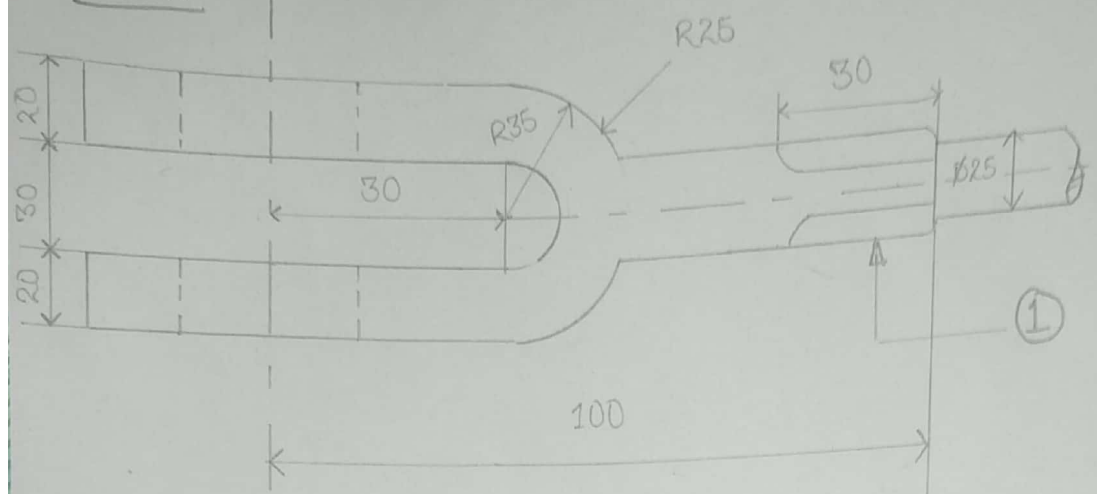

Ques:

Details of Gib and Cotter Joint

Shweta

(Shweta Negi)

Solution!

Step 1.

Step 2.

Step 3.

FRONT VIEW

SIDE VIEW

GIB AND COTTER JOINT (Assembly)

Shree

Ques:

Details of Knuckle Joint

Shank
(Shank Negi)

Step 1.

Step 1.

Step 2.

Step 3.

FRONT VIEW

TOP VIEW

Shubh
(Shubh Negi)

FRONT VIEW (FULL SECTION)

TOP VIEW

ASSEMBLY OF KNUKLE JOINT (IN I ANGLE)

NOTE - All dimensions are in mm.

Shukla