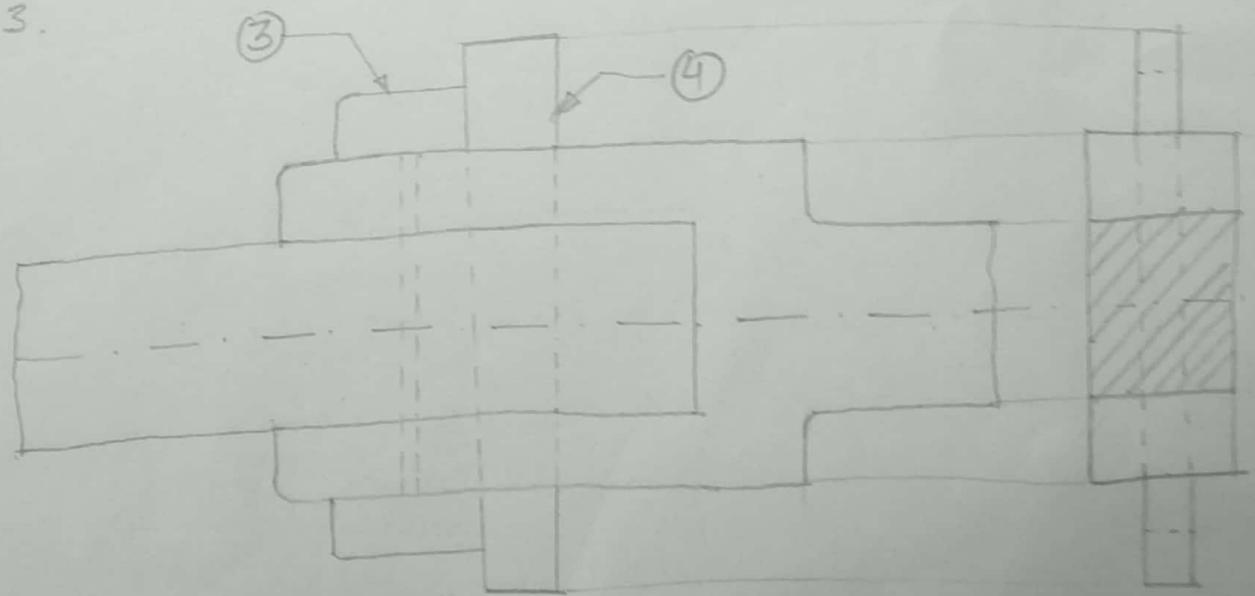

Ques:

Details of Gib and Cotter Joint

Shweta

(Shweta Negi)

Solution!

Step 1.

Step 2.

Step 3.

FRONT VIEW

SIDE VIEW

GIB AND COTTER JOINT (Assembly)

Shree

Ques:

Details of Knuckle Joint

Shank
(Shank Negi)

Step 1.

Step 1.

Step 2.

Step 3.

FRONT VIEW

TOP VIEW

Shubh
(Shubh Negi)

FRONT VIEW (FULL SECTION)

TOP VIEW

ASSEMBLY OF KNUKLE JOINT (IN I ANGLE)

NOTE - All dimensions are in mm.

Shukla