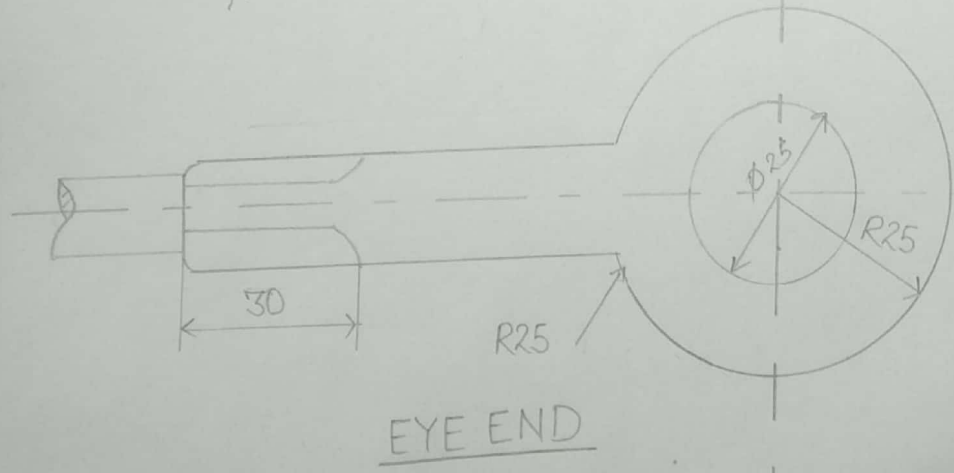

Ques:

Details of Gib and Cotter Joint

Shweta

(Shweta Negi)

Solution!

Step 1.

Step 2.

Step 3.

FRONT VIEW

SIDE VIEW

GIB AND COTTER JOINT (Assembly)

Shree

Ques:

Details of Knuckle Joint

Shank
(Shank Negi)

Step 1.

Step 1.

Step 2.

Step 3.

FRONT VIEW

TOP VIEW

Shubh
(Shubh Negi)

FRONT VIEW (FULL SECTION)

TOP VIEW

ASSEMBLY OF KNUKLE JOINT (IN I ANGLE)

NOTE - All dimensions are in mm.

Shukla