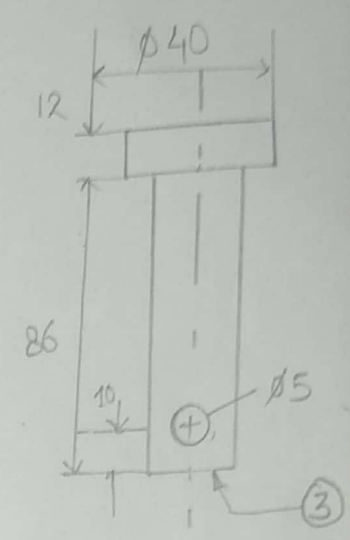

Ques:

Details of Gib and Cotter Joint

Shweta

(Shweta Negi)

Solution!

Step 1.

Step 2.

Step 3.

FRONT VIEW

SIDE VIEW

GIB AND COTTER JOINT (Assembly)

Shree

Ques:

Details of Knuckle Joint

Shank
(Shank Negi)

Step 1.

Step 1.

Step 2.

Step 3.

FRONT VIEW

TOP VIEW

Shubh
(Shubh Negi)

FRONT VIEW (FULL SECTION)

TOP VIEW

ASSEMBLY OF KNUKLE JOINT (IN I ANGLE)

NOTE - All dimensions are in mm.

Shukla