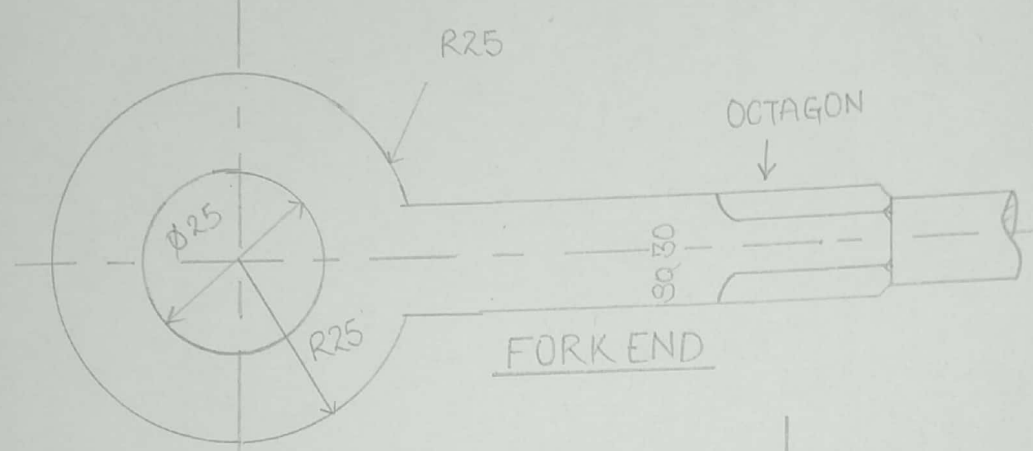

Ques:

Details of Gib and Cotter Joint

Shweta

(Shweta Negi)

Solution!

Step 1.

Step 2.

Step 3.

FRONT VIEW

SIDE VIEW

GIB AND COTTER JOINT (Assembly)

Shree

Ques:

Details of Knuckle Joint

Shank
(Shank Negi)

Step 1.

Step 1.

Step 2.

Step 3.

FRONT VIEW

TOP VIEW

Shubh
(Shubh Negi)

FRONT VIEW (FULL SECTION)

TOP VIEW

ASSEMBLY OF KNUKLE JOINT (IN I ANGLE)

NOTE - All dimensions are in mm.

Shukla