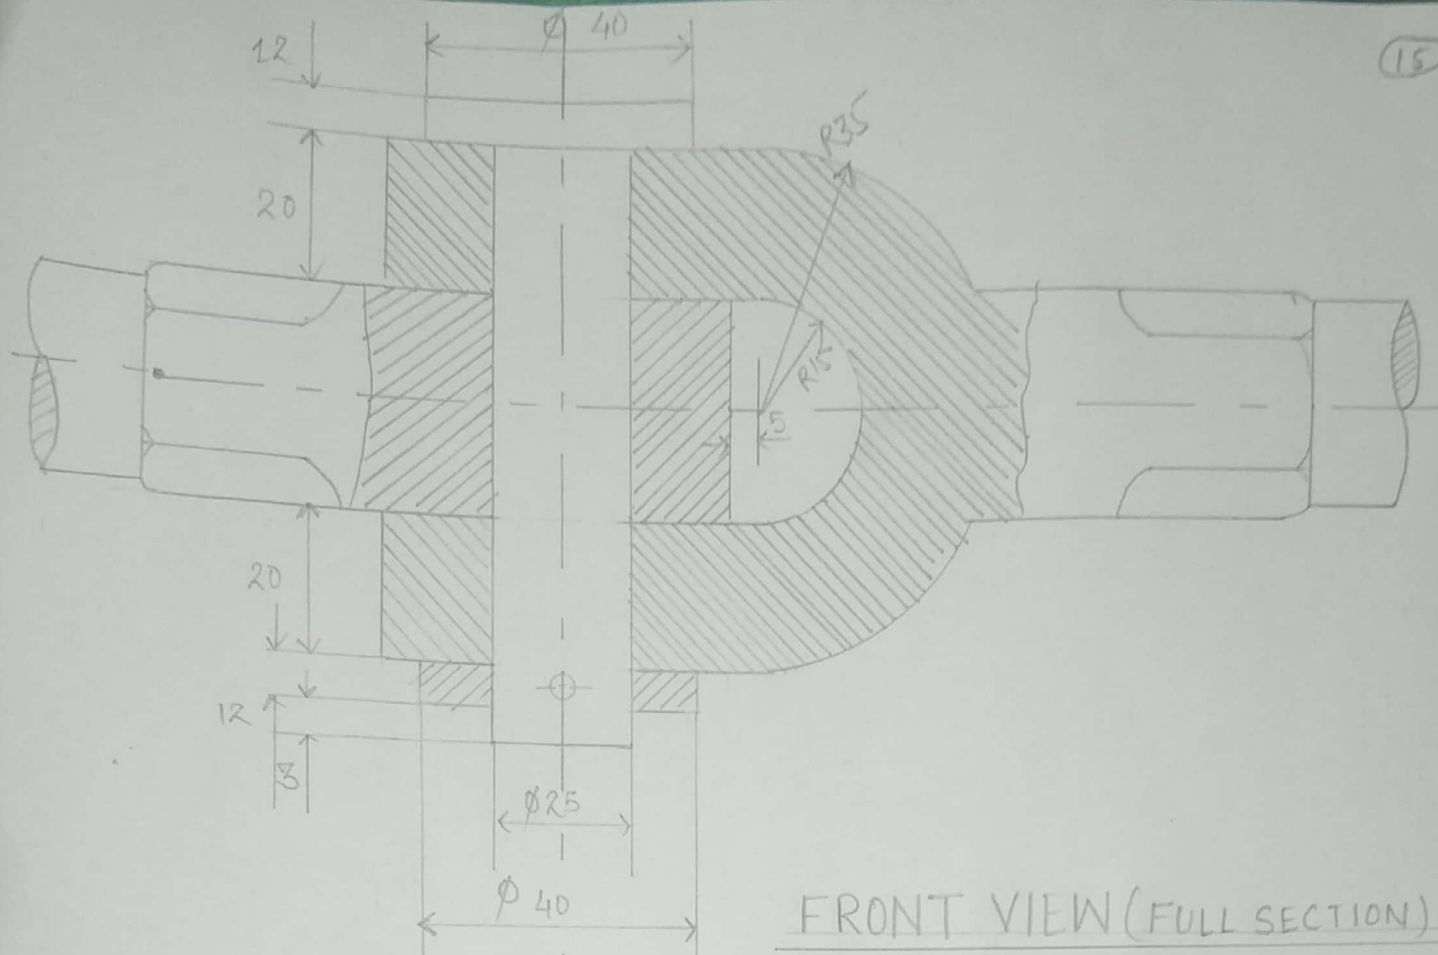

FRONT VIEW

SIDE VIEW

GIB AND COTTER JOINT (Assembly)

Shree

Ques:

Details of Knuckle Joint

Shank
(Shank Negi)

Step 1.

Step 1.

Step 2.

Step 3.

FRONT VIEW

TOP VIEW

Shubh
(Shubh Negi)

FRONT VIEW (FULL SECTION)

TOP VIEW

ASSEMBLY OF KNUKLE JOINT (IN I ANGLE)

NOTE - All dimensions are in mm.

Shukla