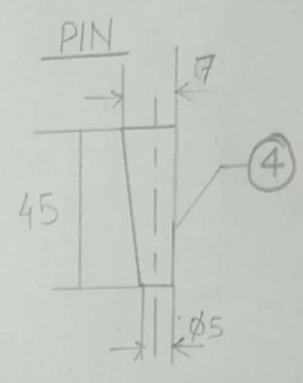

Ques:

Details of Gib and Cotter Joint

Shweta

(Shweta Negi)

Solution!

Step 1.

Step 2.

Step 3.

FRONT VIEW

SIDE VIEW

GIB AND COTTER JOINT (Assembly)

Shree

Ques:

Details of Knuckle Joint

Shank
(Shank Negi)

Step 1.

Step 1.

Step 2.

Step 3.

FRONT VIEW

TOP VIEW

Shubh
(Shubh Negi)

FRONT VIEW (FULL SECTION)

TOP VIEW

ASSEMBLY OF KNUKLE JOINT (IN I ANGLE)

NOTE - All dimensions are in mm.

Shukla