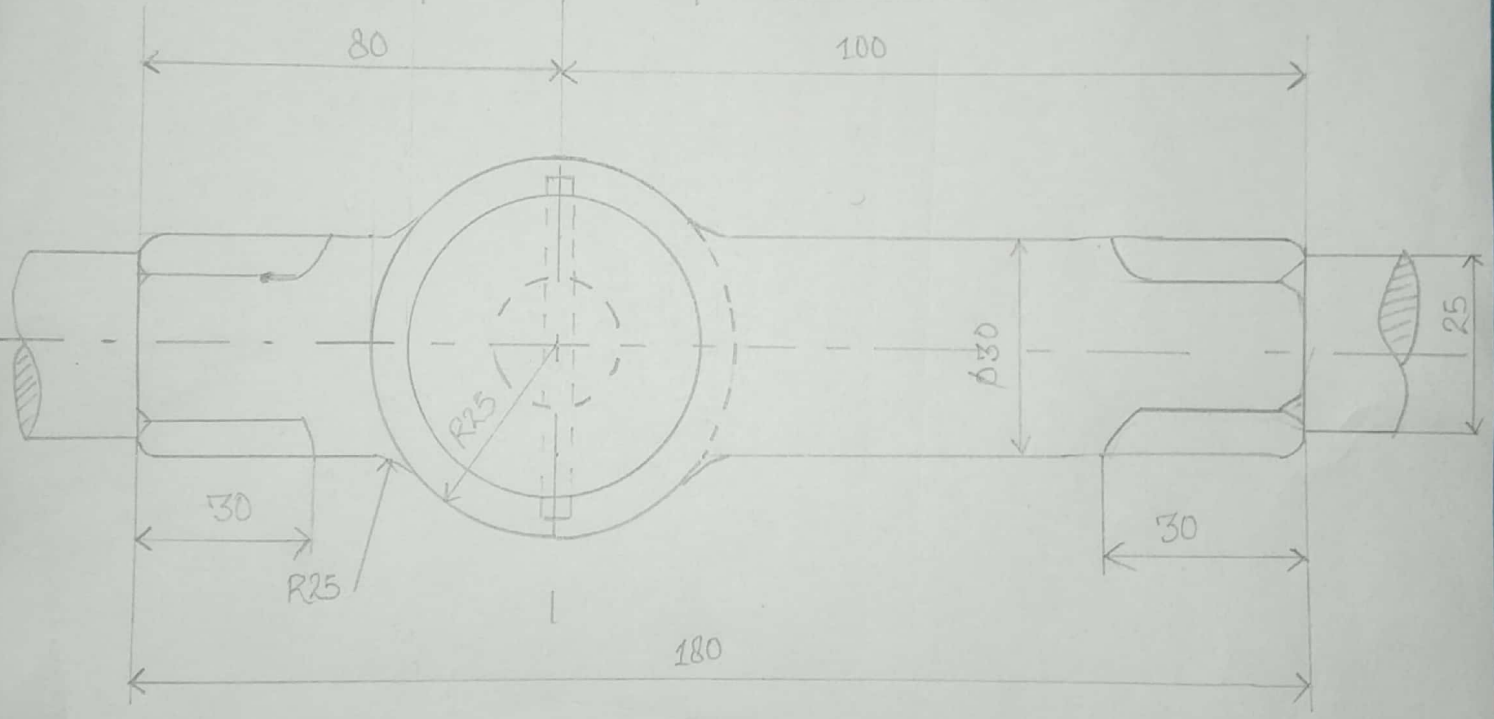

FRONT VIEW

SIDE VIEW

GIB AND COTTER JOINT (Assembly)

Shree

Ques:

Details of Knuckle Joint

Shank
(Shank Negi)

Step 1.

Step 1.

Step 2.

Step 3.

FRONT VIEW

TOP VIEW

Shubh
(Shubh Negi)

FRONT VIEW (FULL SECTION)

TOP VIEW

ASSEMBLY OF KNUKLE JOINT (IN I ANGLE)

NOTE - All dimensions are in mm.

Shukla