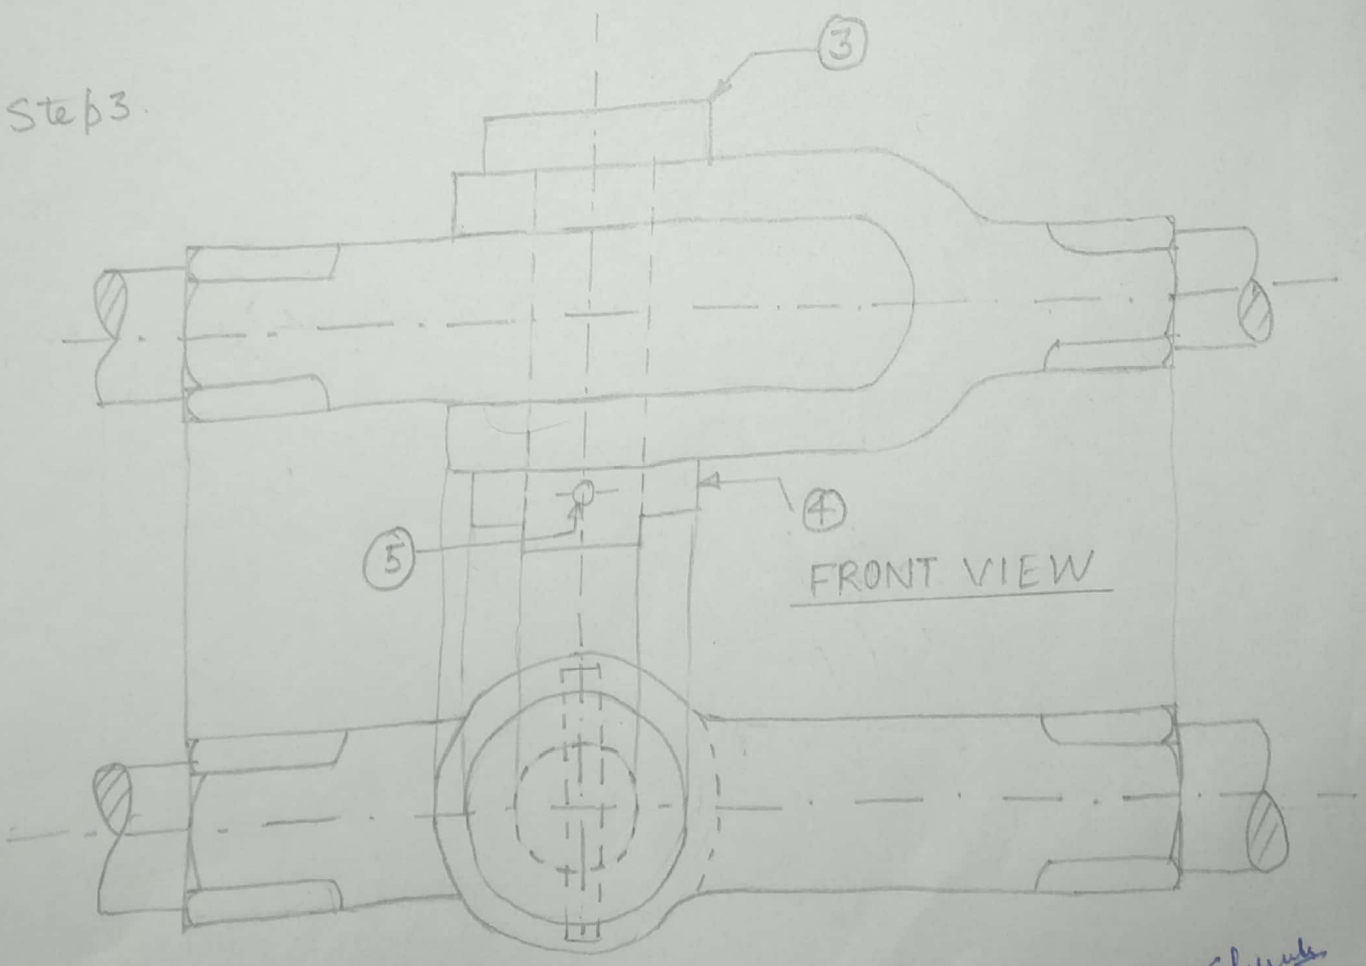

FRONT VIEW

SIDE VIEW

GIB AND COTTER JOINT (Assembly)

Shree

Ques:

Details of Knuckle Joint

Shank
(Shank Negi)

Step 1.

Step 1.

Step 2.

Step 3.

FRONT VIEW

TOP VIEW

Shubh
(Shubh Negi)

FRONT VIEW (FULL SECTION)

TOP VIEW

ASSEMBLY OF KNUKLE JOINT (IN I ANGLE)

NOTE - All dimensions are in mm.

Shukla